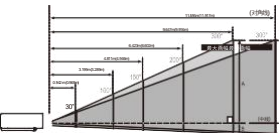

WXGA 시리즈 (줌 1.2배)

NOTE :

- Data in the image are about the maximum frame value.
- Data in brackets are for 16: 9.

Screen size (WxH)m 4:3 aspect	30"	100"	150"	200"	300"
	0.646x0.404	2.154x1.346	3.231x2.019	4.308x2.692	6.462x4.039
Frame (Max.)	0.942m	3.199m	4.811m	6.423m	9.647m
Frame (Min.)	1.137m	3.848m	5.785m	7.721m	11.595m

Screen size (WxH)m 16:9 aspect	30"	100"	150"	200"	300"
	0.664x0.374	2.214x1.245	3.321x1.868	4.428x2.491	6.641x3.736
Frame (Max.)	0.969m	3.289m	4.946m	6.602m	9.916m
Frame (Min.)	1.169m	3.956m	5.946m	7.937m	11.917m