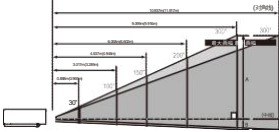

설치

프로젝터 설정

- 주변의 밝기가 투사된 이미지의 품질에 영향을 줄 수 있습니다. 최상의 이미지를 얻기 위해 주변의 밝기를 조절할 것을 권장합니다.
- 아래 그림의 수치는 대략적인 값입니다. 실제와는 차이가 날 수 있습니다

XGA 시리즈 (줌 1.2배)

NOTE :

- Data in the image are about the maximum frame value.
- Data in brackets are for 16: 9.

Screen size (WxH)m 4:3 aspect	30"	100"	150"	200"	300"
	0.610x0.457	2.032x1.524	3.048x2.286	4.064x3.048	6.096x4.572
Frame (Max.)	0.888m	3.017m	4.537m	6.058m	9.099m
Frame (Min.)	1.071m	3.629m	5.456m	7.283m	10.937m

Screen size (WxH)m 16:9 aspect	30"	100"	150"	200"	300"
	0.664x0.374	2.214x1.245	3.321x1.868	4.428x2.491	6.641x3.736
Frame (Max.)	0.969m	3.289m	4.946m	6.602m	9.916m
Frame (Min.)	1.169m	3.956m	5.946m	7.937m	11.917m