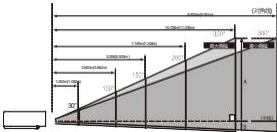

WUXGA 시리즈 (줌 1.2배)

NOTE :

- Data in the image are about the maximum frame value.
- Data in brackets are for 16: 9.

Screen size (WxH)m	30"	100"	150"	200"	300"
16:10 aspect	0.610x0.457	2.032x1.524	3.048x2.286	4.064x3.048	6.096x4.572
Frame (Max.)	1.053m	3.563m	5.356m	7.149m	10.736m
Frame (Min.)	0.872m	2.962m	4.455m	5.947m	8.932m

Screen size (WxH)m	30"	100"	150"	200"	300"
16:9 aspect	0.646x0.404	2.154x1.346	3.231x2.019	4.308x2.692	6.462x4.039
Frame (Max.)	1.082m	3.662m	5.505m	7.348m	11.035m
Frame (Min.)	0.896m	3.044m	4.578m	6.113m	9.181m