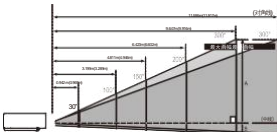

WXGA&WUXGA 시리즈 (줌 1.6배)

NOTE :

- Data in the image are about the maximum frame value.
- Data in brackets are for 16: 9.

Screen size (WxH)m	30"	100"	150"	200"	300"
16:10 aspect	0.610x0.457	2.032x1.524	3.048x2.286	4.064x3.048	6.096x4.572
Frame (Max.)	1.347m	4.523m	6.820m	9.150m	13.869m
Frame (Min.)	0.812m	2.728m	4.114m	5.520m	8.367m

Screen size (WxH)m	30"	100"	150"	200"	300"
16:9 aspect	0.646x0.404	2.154x1.346	3.231x2.019	4.308x2.692	6.462x4.039
Frame (Max.)	1.384m	4.648m	7.009m	9.405m	14.255m
Frame (Min.)	0.835m	2.804m	4.228m	5.673m	8.599m