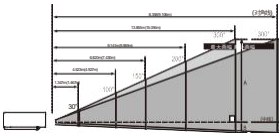

XGA 시리즈 (줌 1.6배)

NOTE :

- Data in the image are about the maximum frame value.
- Data in brackets are for 16: 9.

Screen size (WxH)m 4:3 aspect	30"	100"	150"	200"	300"
	0.610x0.457	2.032x1.524	3.048x2.286	4.064x3.048	6.096x4.572
Frame (Max.)	1.347m	4.523m	6.820m	9.141m	13.855m
Frame (Min.)	0.812m	2.728m	4.114m	5.514m	8.358m

Screen size (WxH)m 16:9 aspect	30"	100"	150"	200"	300"
	0.664x0.374	2.214x1.245	3.321x1.868	4.428x2.491	6.641x3.736
Frame (Max.)	1.467m	4.927m	7.430m	9.959m	15.094m
Frame (Min.)	0.885m	2.972m	4.482m	6.008m	9.106m