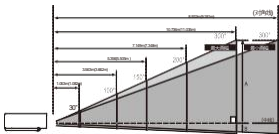

WUXGA/4K 시리즈 (줌 1.2배)

NOTE :

- Data in the image are about the maximum frame value.
- Data in brackets are for 16:9.

Screen size (WxH)m	30"	100"	150"	200"	300"
16:10 aspect	0.610x0.457	2.032x1.524	3.048x2.286	4.064x3.048	6.096x4.572
Frame (Max.)	1.053m	3.563m	5.356m	7.149m	10.736m
Frame (Min.)	0.872m	2.962m	4.455m	5.947m	8.932m

Screen size (WxH)m	30"	100"	150"	200"	300"
16:9 aspect	0.646x0.404	2.154x1.346	3.231x2.019	4.308x2.692	6.462x4.039
Frame (Max.)	1.082m	3.662m	5.505m	7.348m	11.035m
Frame (Min.)	0.896m	3.044m	4.578m	6.113m	9.181m