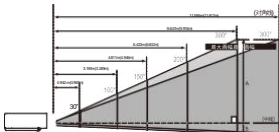

Screen size (WxH)m	30"	100"	150"	200"	300"
16:9 aspect	0.664x0.374	2.214x1.245	3.321x1.868	4.428x2.491	6.641x3.736
Frame (Max.)	0.969m	3.289m	4.946m	6.602m	9.916m
Frame (Min.)	1.169m	3.956m	5.946m	7.937m	11.917m

## WUXGA/4K 시리즈 (줌 1.2배)

NOTE :

- Data in the image are about the maximum frame value.
- Data in brackets are for 16:9.

Screen size (WxH)m	30"	100"	150"	200"	300"
16:10 aspect	0.610x0.457	2.032x1.524	3.048x2.286	4.064x3.048	6.096x4.572
Frame (Max.)	1.053m	3.563m	5.356m	7.149m	10.736m
Frame (Min.)	0.872m	2.962m	4.455m	5.947m	8.932m

Screen size (WxH)m	30"	100"	150"	200"	300"
16:9 aspect	0.646x0.404	2.154x1.346	3.231x2.019	4.308x2.692	6.462x4.039
Frame (Max.)	1.082m	3.662m	5.505m	7.348m	11.035m
Frame (Min.)	0.896m	3.044m	4.578m	6.113m	9.181m

## WXGA&WUXGA 시리즈 (줌 1.6배)

NOTE :

- Data in the image are about the maximum frame value.
- Data in brackets are for 16:9.

Screen size (WxH)m	30"	100"	150"	200"	300"
16:10 aspect	0.610x0.457	2.032x1.524	3.048x2.286	4.064x3.048	6.096x4.572
Frame (Max.)	1.347m	4.523m	6.820m	9.150m	13.869m
Frame (Min.)	0.812m	2.728m	4.114m	5.520m	8.367m