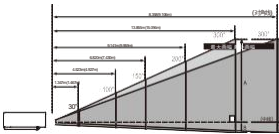

### XGA 시리즈 (줌 1.2배)

NOTE :

- Data in the image are about the maximum frame value.
- Data in brackets are for 16: 9.

Screen size (WxH)m	30"	100"	150"	200"	300"
4:3 aspect	0.610x0.457	2.032x1.524	3.048x2.286	4.064x3.048	6.096x4.572
Frame (Max.)	0.888m	3.017m	4.537m	6.058m	9.099m
Frame (Min.)	1.071m	3.629m	5.456m	7.283m	10.937m

Screen size (WxH)m	30"	100"	150"	200"	300"
16:9 aspect	0.664x0.374	2.214x1.245	3.321x1.868	4.428x2.491	6.641x3.736
Frame (Max.)	0.969m	3.289m	4.946m	6.602m	9.916m
Frame (Min.)	1.169m	3.956m	5.946m	7.937m	11.917m

### XGA 시리즈 (줌 1.6배)

NOTE :

- Data in the image are about the maximum frame value.
- Data in brackets are for 16: 9.

Screen size (WxH)m	30"	100"	150"	200"	300"
4:3 aspect	0.610x0.457	2.032x1.524	3.048x2.286	4.064x3.048	6.096x4.572
Frame (Max.)	1.347m	4.523m	6.820m	9.141m	13.855m
Frame (Min.)	0.812m	2.728m	4.114m	5.514m	8.358m

Screen size (WxH)m	30"	100"	150"	200"	300"
16:9 aspect	0.664x0.374	2.214x1.245	3.321x1.868	4.428x2.491	6.641x3.736
Frame (Max.)	1.467m	4.927m	7.430m	9.959m	15.094m
Frame (Min.)	0.885m	2.972m	4.482m	6.008m	9.106m