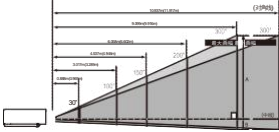

### XGA 시리즈 (줌 1.2배)

NOTE :

- Data in the image are about the maximum frame value.
- Data in brackets are for 16: 9.

Screen size (WxH)m	30"	100"	150"	200"	300"
4:3 aspect	0.610x0.457	2.032x1.524	3.048x2.286	4.064x3.048	6.096x4.572
Frame (Max.)	0.888m	3.017m	4.537m	6.058m	9.099m
Frame (Min.)	1.071m	3.629m	5.456m	7.283m	10.937m

Screen size (WxH)m	30"	100"	150"	200"	300"
16:9 aspect	0.664x0.374	2.214x1.245	3.321x1.868	4.428x2.491	6.641x3.736
Frame (Max.)	0.969m	3.289m	4.946m	6.602m	9.916m
Frame (Min.)	1.169m	3.956m	5.946m	7.937m	11.917m

Screen size (WxH)m	30"	100"	150"	200"	300"
16:9 aspect	0.664x0.374	2.214x1.245	3.321x1.868	4.428x2.491	6.641x3.736
Frame (Max.)	1.467m	4.927m	7.430m	9.959m	15.094m
Frame (Min.)	0.885m	2.972m	4.482m	6.008m	9.106m