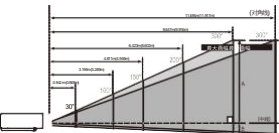

Screen size (WxH)m	30"	100"	150"	200"	300"
16:9 aspect	0.664x0.374	2.214x1.245	3.321x1.868	4.428x2.491	6.641x3.736
Frame (Max.)	0.969m	3.289m	4.946m	6.602m	9.916m
Frame (Min.)	1.169m	3.956m	5.946m	7.937m	11.917m

### XGA 시리즈 (줌 1.6배)

NOTE :

- Data in the image are about the maximum frame value.
- Data in brackets are for 16: 9.

Screen size (WxH)m	30"	100"	150"	200"	300"
4:3 aspect	0.610x0.457	2.032x1.524	3.048x2.286	4.064x3.048	6.096x4.572
Frame (Max.)	1.347m	4.523m	6.820m	9.141m	13.855m
Frame (Min.)	0.812m	2.728m	4.114m	5.514m	8.358m

Screen size (WxH)m	30"	100"	150"	200"	300"
16:9 aspect	0.664x0.374	2.214x1.245	3.321x1.868	4.428x2.491	6.641x3.736
Frame (Max.)	1.467m	4.927m	7.430m	9.959m	15.094m
Frame (Min.)	0.885m	2.972m	4.482m	6.008m	9.106m

### WXGA 시리즈 (줌 1.2배)

NOTE :

- Data in the image are about the maximum frame value.
- Data in brackets are for 16: 9.

Screen size (WxH)m	30"	100"	150"	200"	300"
4:3 aspect	0.646x0.404	2.154x1.346	3.231x2.019	4.308x2.692	6.462x4.039
Frame (Max.)	0.942m	3.199m	4.811m	6.423m	9.647m
Frame (Min.)	1.137m	3.848m	5.785m	7.721m	11.595m